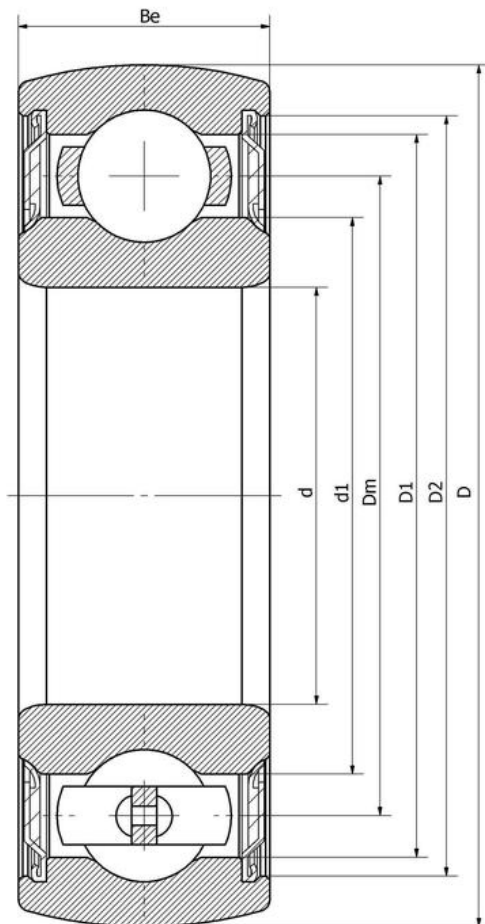

### UD 311/V2/--2RS1

Insert bearings, eccentric sleeve locked outer spherical bearings, three-layer sealed outer spherical bearings

1726311

CS311

SC311

960311

### 主要尺寸和性能参数

d	55mm	Inside diameter
D	120mm	Outside diameter
d1	登录可见尺寸, 去登录	Outer diameter innering
Dm	88.5mm	Center diameter
D1	登录可见尺寸, 去登录	Outer ring inner diameter
D2	登录可见尺寸, 去登录	Seal groove diameter
Be	29mm	Outer ring height
Cr	702100N	Radial static load rating
Cor	437300N	Radial dynamic load rating
≈m	1.326Kg	weight