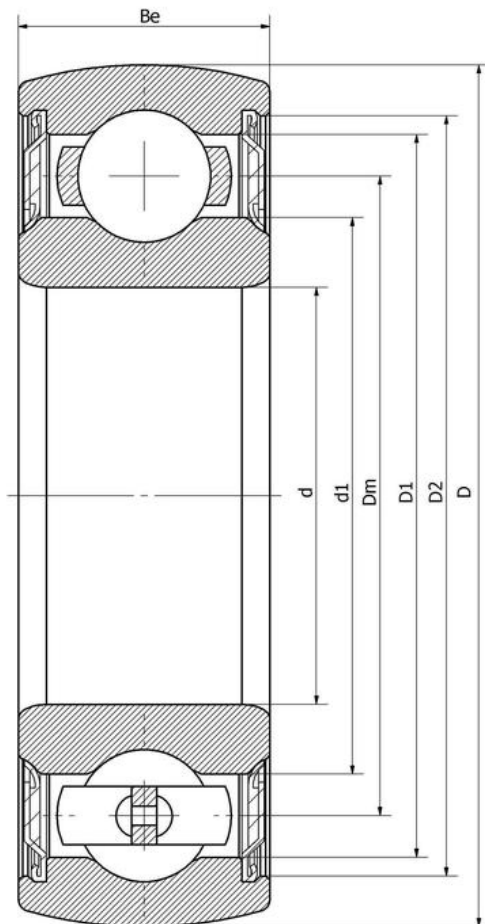

## UD 311/V2/--2RS1

Insert bearings, eccentric sleeve locked outer spherical bearings, three-layer sealed outer spherical bearings

1726311

CS311

SC311

960311

#### 主要尺寸和性能参数

d	55mm	Inside diameter
D	120mm	Outside diameter
d1	登录可见尺寸, 去登录	Outer diameter innering
Dm	88.5mm	Center diameter
D1	登录可见尺寸, 去登录	Outer ring inner diameter
D2	登录可见尺寸, 去登录	Seal groove diameter
Be	29mm	Outer ring height
Cr	702100N	Radial static load rating
Cor	437300N	Radial dynamic load rating
≈m	1.326Kg	weight