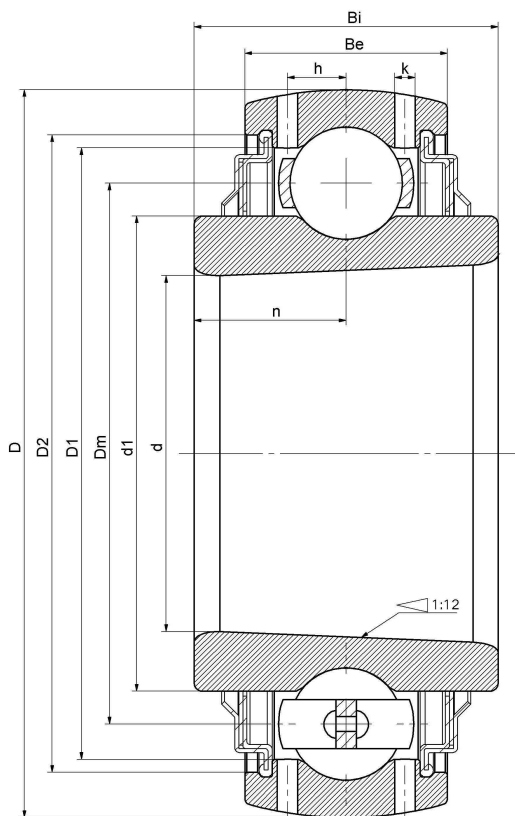

## UK 205/V2/--F

Insert bearings, eccentric sleeve locked outer spherical bearings, three-layer sealed outer spherical bearings

YSA205/V2/--F

### 主要尺寸和性能参数

d	20mm	Inside diameter
D	52mm	Outside diameter
d1	登录可见尺寸, 去登录	Outer diameter innering
Dm	39mm	Center diameter
D1	登录可见尺寸, 去登录	Outer ring inner diameter
D2	登录可见尺寸, 去登录	Seal groove diameter
Be	17mm	Outer ring height
h	4.4mm	Oil hole distance
k	1.5mm	Oil hole diameter
n	10.5mm	channel distance
Bi	21mm	Inner ring height
Cr	14000N	Radial static load rating
Cor	7800N	Radial dynamic load rating
≈m	0.25Kg	weight