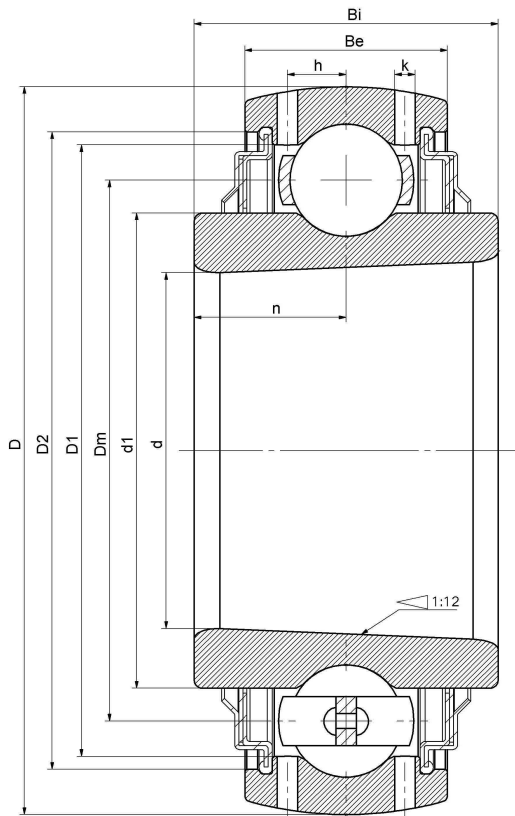

## UK 328/V2/--F

Insert bearings, eccentric sleeve locked outer spherical bearings, three-layer sealed outer spherical bearings

YSA328

#### 主要尺寸和性能参数

d	125mm	Inside diameter
D	300mm	Outside diameter
d1	登录可见尺寸, 去登录	Outer diameter innering
Dm	220mm	Center diameter
D1	登录可见尺寸, 去登录	Outer ring inner diameter
D2	登录可见尺寸, 去登录	Seal groove diameter
Be	71mm	Outer ring height
h	25.5mm	Oil hole distance
k	3mm	Oil hole diameter
n	47.5mm	channel distance
Bi	95mm	Inner ring height
Cr	248100N	Radial static load rating
Cor	241200N	Radial dynamic load rating
≈m	28.9Kg	weight