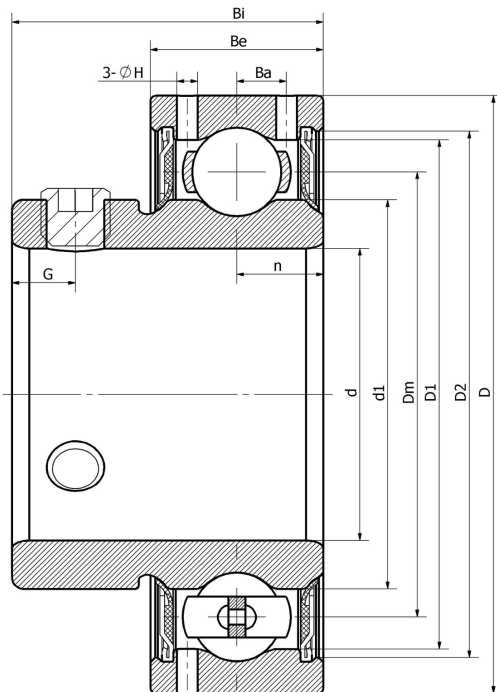

## RB 202/V2/ER--X-NPP

Insert bearings, eccentric sleeve locked outer spherical bearings, three-layer sealed outer spherical bearings

CSB202

UE202.SH

GAY22-XL-NPP

FHSR202

### 主要尺寸和性能参数

d	10mm	Inside diameter
D	40mm	Outside diameter
d1	登录可见尺寸, 去登录	Outer diameter innering
Dm	29mm	Center diameter
D1	登录可见尺寸, 去登录	Outer ring inner diameter
D2	登录可见尺寸, 去登录	Seal groove diameter
Be	12mm	Outer ring height
n	6mm	channel distance
Bi	22mm	Inner ring height
G	4.5mm	Set screw hole distance
(UNF)	M5*0.8	Set screw specifications
Cr	9500N	Radial static load rating
Cor	4800N	Radial dynamic load rating
≈m	0.1Kg	weight