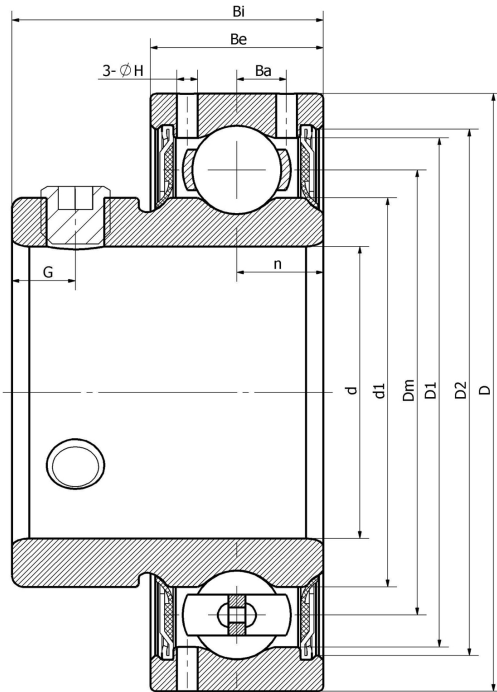

RB 205-16/V2/ER--X-NPP

Insert bearings, eccentric sleeve locked outer spherical bearings, three-layer sealed outer spherical bearings

CSB205

UE205.SH

GAY25-XL-NPP

FHSR205

技术信息

主要尺寸和性能参数

d	25.4mm	Inside diameter
D	52mm	Outside diameter
d1	登录可见尺寸, 去登录	Outer diameter innering
Dm	39mm	Center diameter
D1	登录可见尺寸, 去登录	Outer ring inner diameter
D2	登录可见尺寸, 去登录	Seal groove diameter
Be	15mm	Outer ring height
n	7.5mm	channel distance
Bi	27mm	Inner ring height
G	5mm	Set screw hole distance
(UNF)	1/4-28	Set screw specifications
Cr	14000N	Radial static load rating
Cor	7800N	Radial dynamic load rating
≈m	0.2Kg	weight