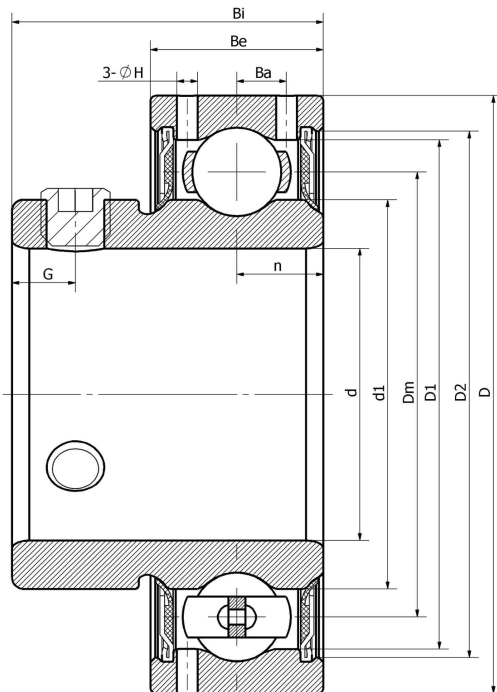

## RB 205-16/V2/ER--X-NPP

Insert bearings, eccentric sleeve locked outer spherical bearings, three-layer sealed outer spherical bearings

CSB205

UE205.SH

GAY25-XL-NPP

FHSR205

### 主要尺寸和性能参数

d	25.4mm	Inside diameter
D	52mm	Outside diameter
d1	登录可见尺寸, 去登录	Outer diameter innering
Dm	39mm	Center diameter
D1	登录可见尺寸, 去登录	Outer ring inner diameter
D2	登录可见尺寸, 去登录	Seal groove diameter
Be	15mm	Outer ring height
n	7.5mm	channel distance
Bi	27mm	Inner ring height
G	5mm	Set screw hole distance
(UNF)	1/4-28	Set screw specifications
Cr	14000N	Radial static load rating
Cor	7800N	Radial dynamic load rating
≈m	0.2Kg	weight