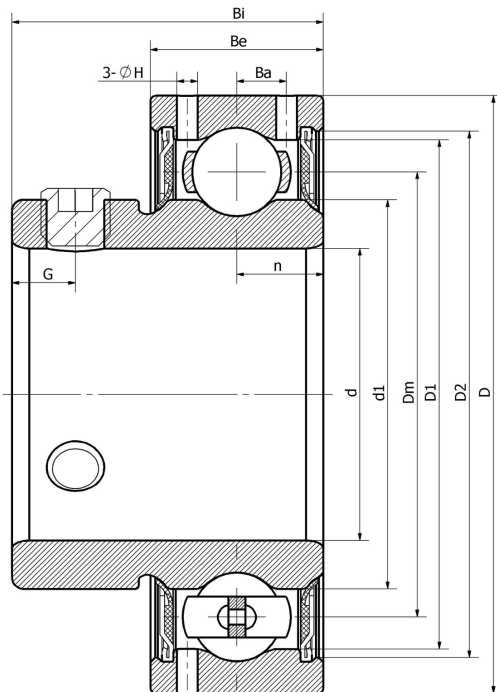

RB 207-23/V2/ER--X-NPP

Insert bearings, eccentric sleeve locked outer spherical bearings, three-layer sealed outer spherical bearings

CSB207

UE207.SH

GAY27-XL-NPP

FHSR207

技术信息

主要尺寸和性能参数

d	36.512mm	Inside diameter
D	72mm	Outside diameter
d1	登录可见尺寸, 去登录	Outer diameter innering
Dm	53.5mm	Center diameter
D1	登录可见尺寸, 去登录	Outer ring inner diameter
D2	登录可见尺寸, 去登录	Seal groove diameter
Be	19mm	Outer ring height
n	9.5mm	channel distance
Bi	34.9mm	Inner ring height
G	7.5mm	Set screw hole distance
(UNF)	5/16-24	Set screw specifications
Cr	25800N	Radial static load rating
Cor	15200N	Radial dynamic load rating
≈m	0.4Kg	weight